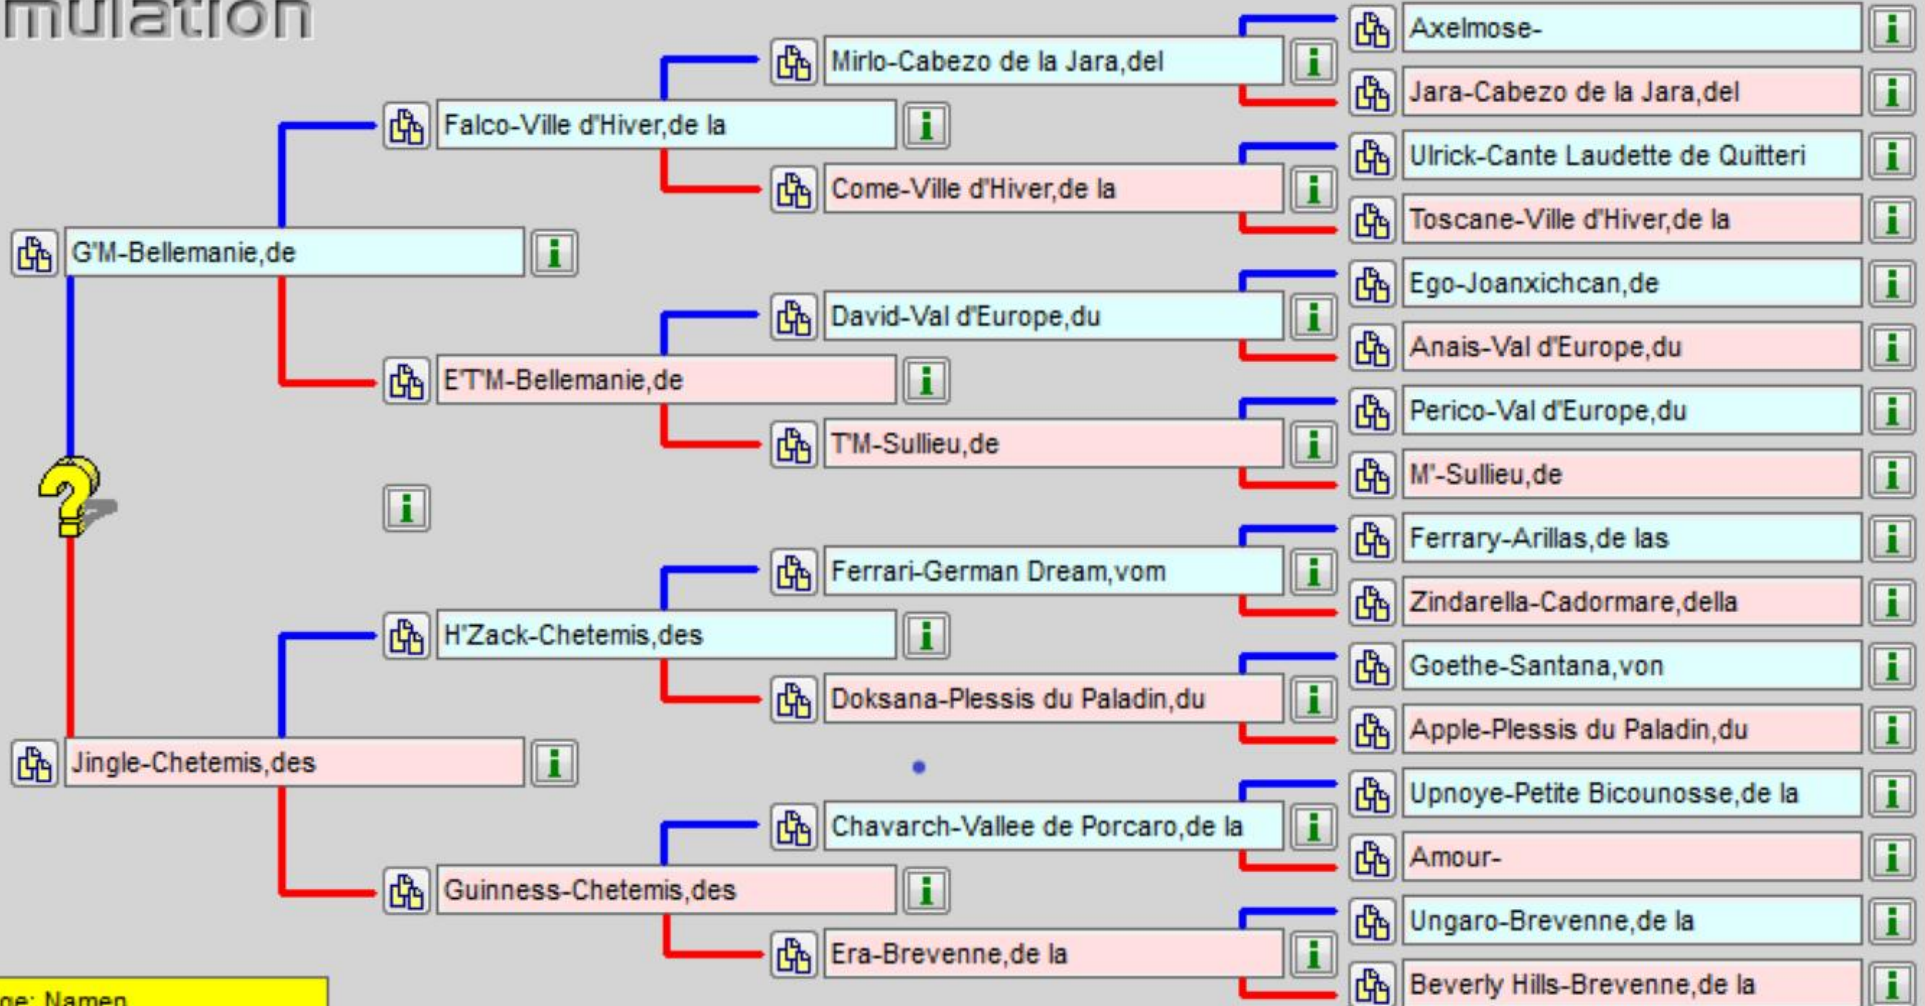

Simulation

Ahnentafel 2

ZiS[®] pro

Anzeige: Namen

Grid of icons for filtering or selection:

- N, WT, Z, A, F, WS, KS
- HF, HS, HD, HZ, SP, [Diamond], [Cup]

Navigation and utility icons:

- PIC (Print)
- PDF (Export)
- [Printer]
- Exit